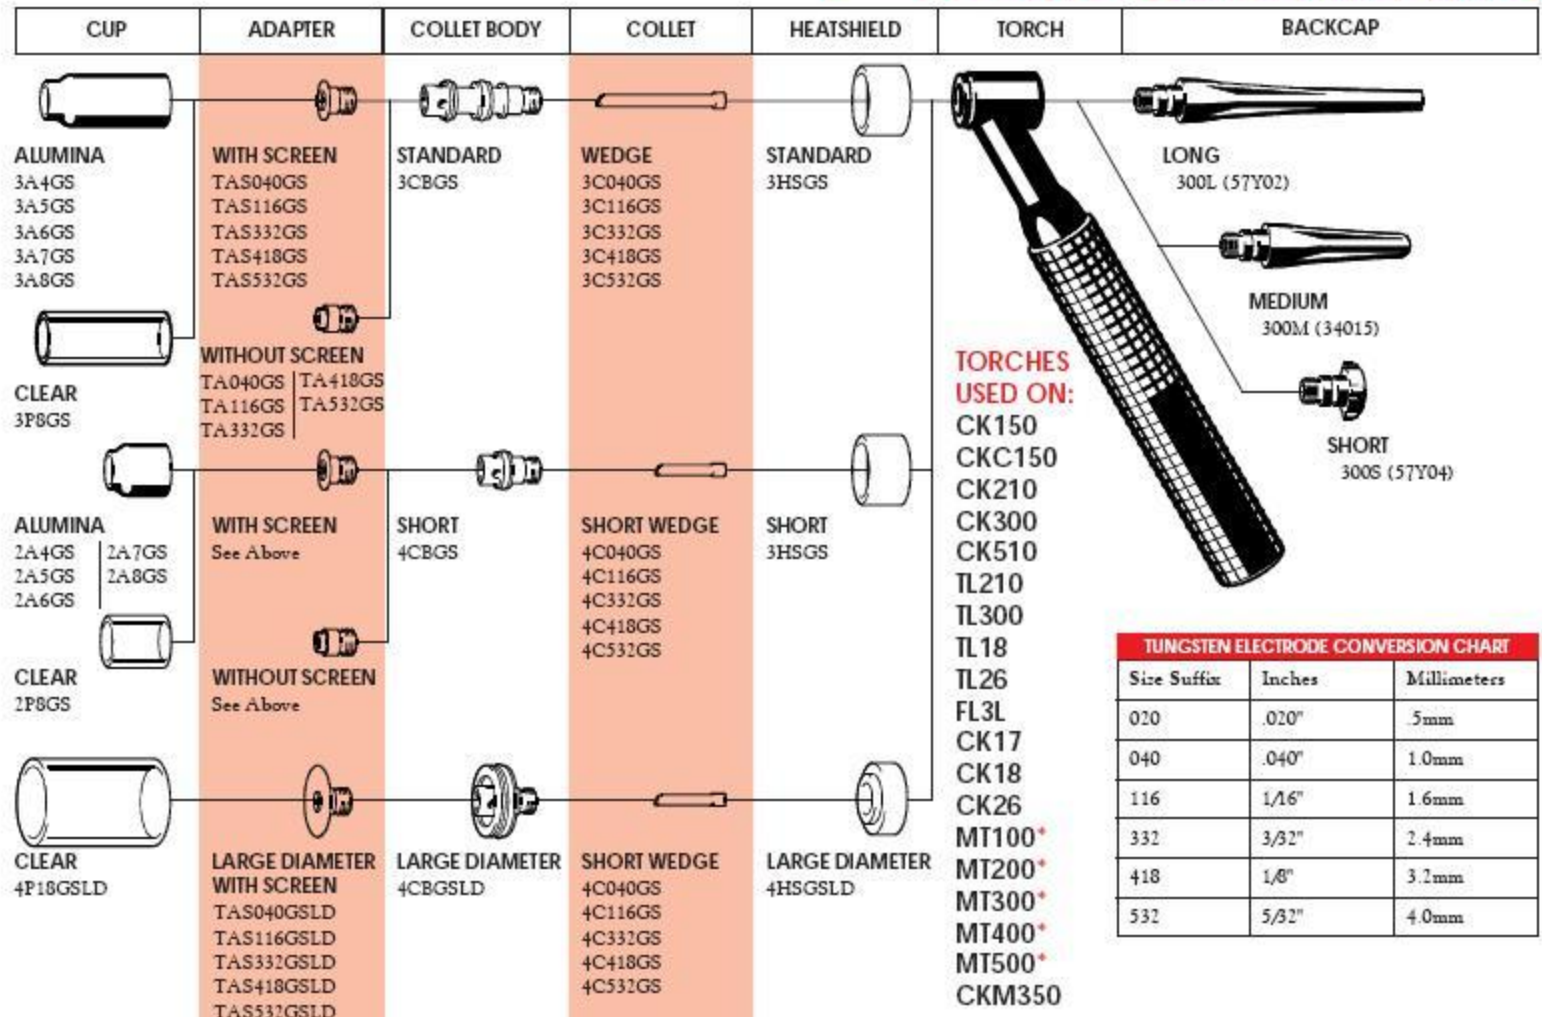

Trim-Line™

Significantly reduce the size & weight of your torch while maintaining similar amperage capacity!

Trim-Line™ torches offer the same current ratings as the standard models they replace while providing a smaller, lighter design.

CK Worldwide uses a unique head assembly that provides the largest water jacket available in an 18 or 20 series torch. With this type of construction, CK provides over 4 x the surface area for maximum heat transfer versus competitive torch heads!

INCREASED COOLING CAPACITY!!

- | **Over 4 x the surface area for maximum heat transfer**
- | **Cooler running torches**
- | **Longer consumable life**
- | **Will hook up to standard cables and hoses**

Size Suffix	Inches	Millimeters
020	.020"	5mm
040	.040"	1.0mm
116	1/16"	1.6mm
332	3/32"	2.4mm
418	1/8"	3.2mm
532	5/32"	4.0mm

3 SERIES GAS SAVER PARTS

Size Suffix	Inches	Millimeters
020	.020"	5mm
040	.040"	1.0mm
116	1/16"	1.6mm
332	3/32"	2.4mm
418	1/8"	3.2mm
532	5/32"	4.0mm