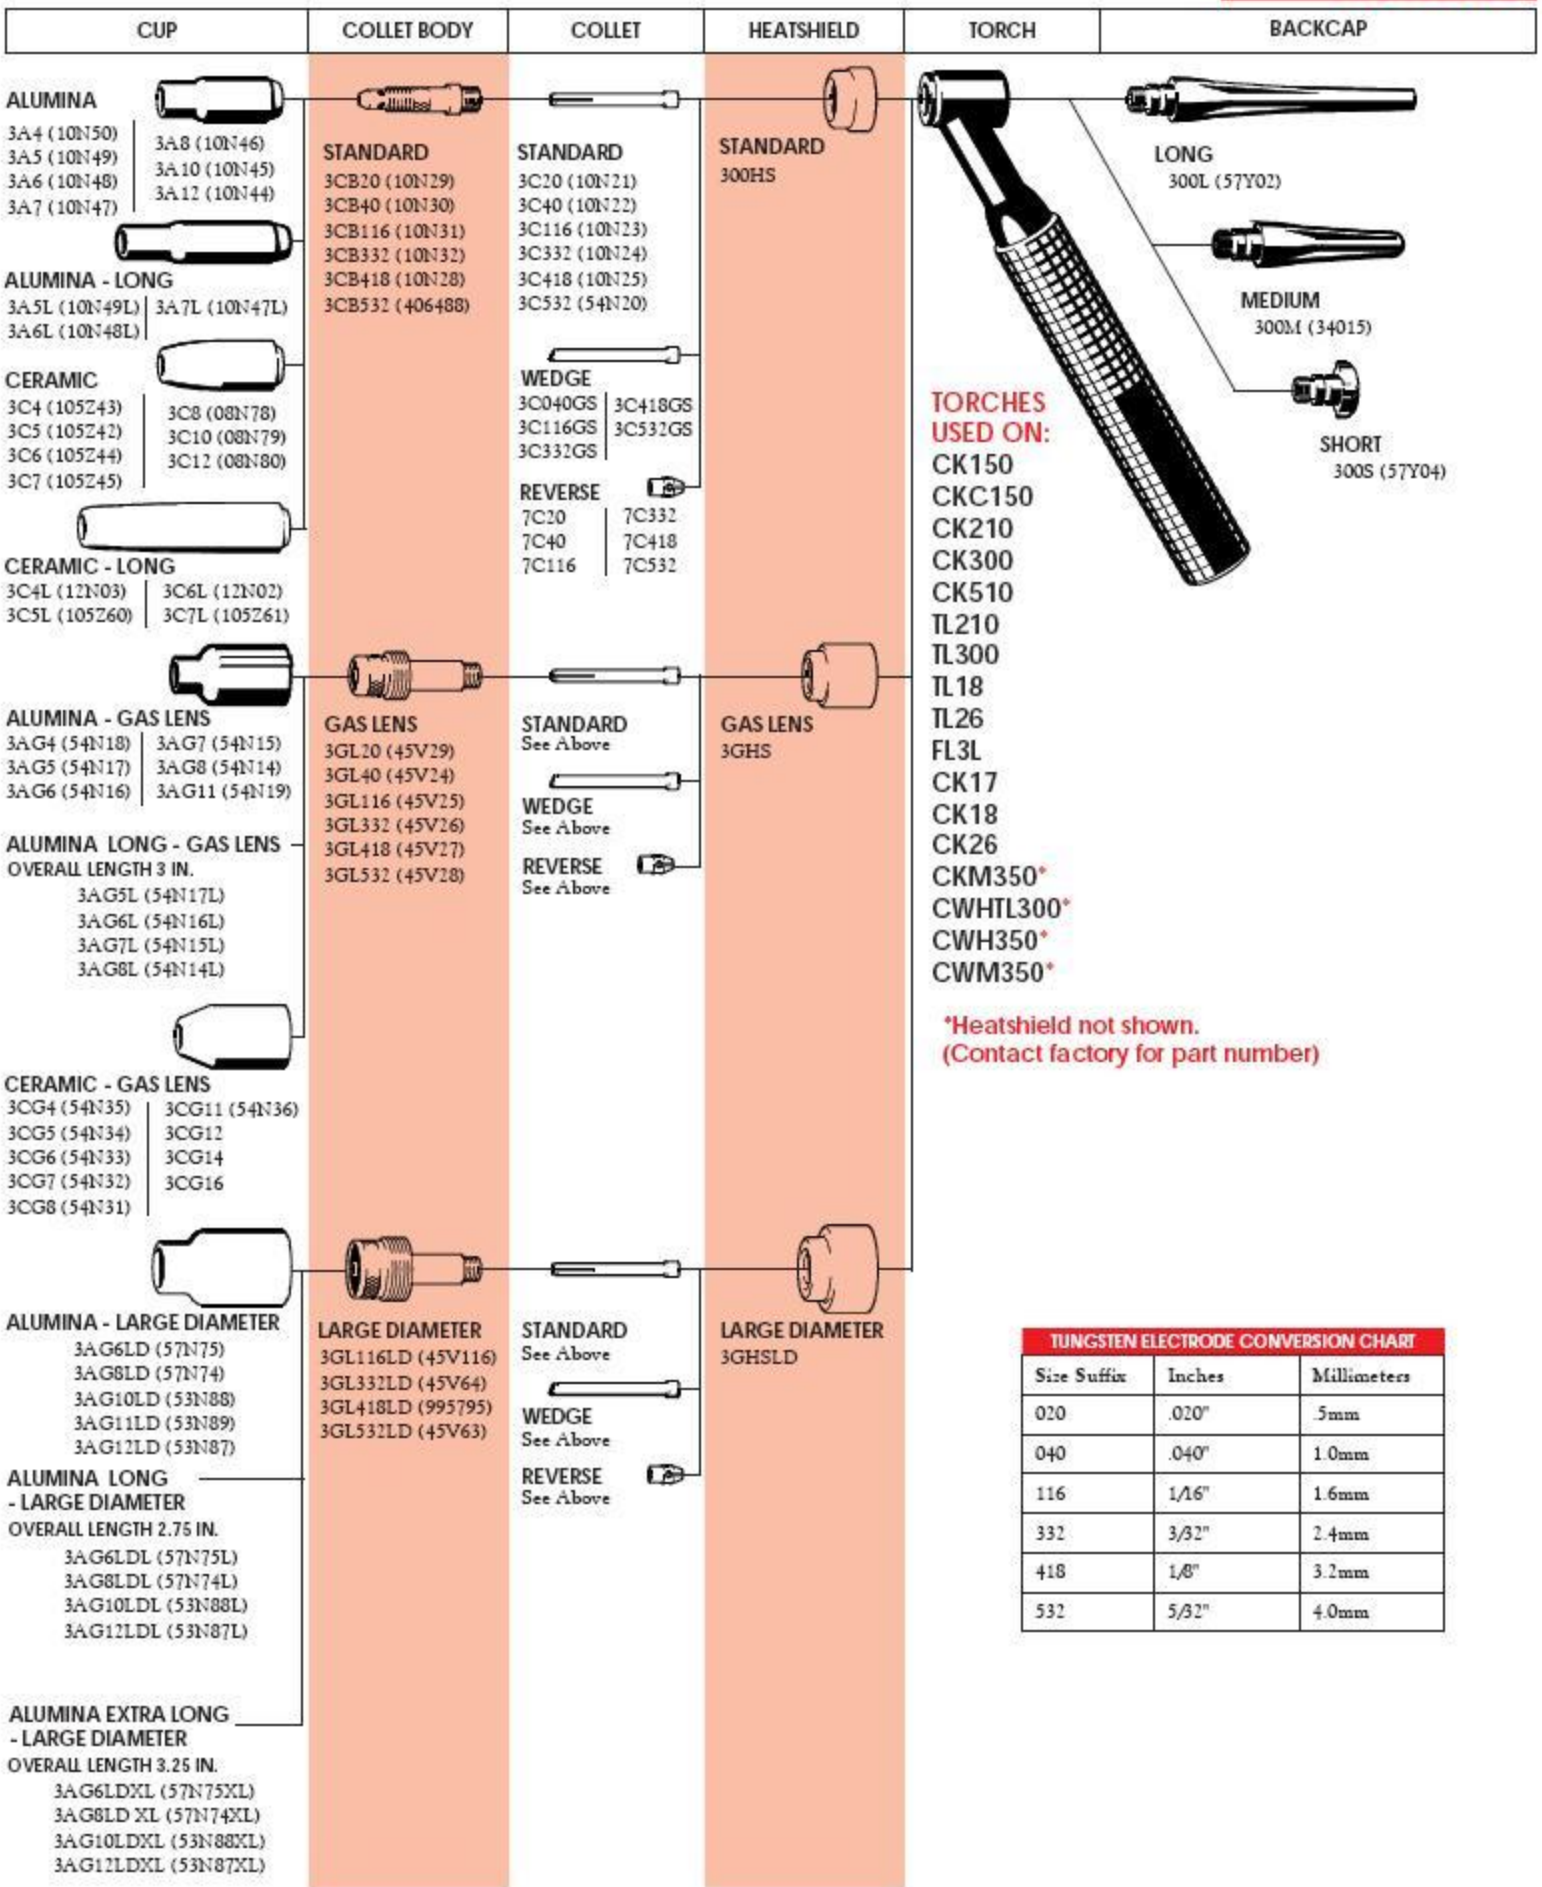

Trim-Line™

Significantly reduce the size & weight of your torch while maintaining similar amperage capacity!

Trim-Line™ torches offer the same current ratings as the standard models they replace while providing a smaller, lighter design.

CK Worldwide uses a unique head assembly that provides the largest water jacket available in an 18 or 20 series torch. With this type of construction, CK provides over 4 x the surface area for maximum heat transfer versus competitive torch heads!

INCREASED COOLING CAPACITY!!

- | **Over 4 x the surface area for maximum heat transfer**
- | **Cooler running torches**
- | **Longer consumable life**
- | **Will hook up to standard cables and hoses**

Size Suffix	Inches	Millimeters
020	.020"	5mm
040	.040"	1.0mm
116	1/16"	1.6mm
332	3/32"	2.4mm
418	1/8"	3.2mm
532	5/32"	4.0mm

3 SERIES GAS SAVER PARTS

Size Suffix	Inches	Millimeters
020	.020"	5mm
040	.040"	1.0mm
116	1/16"	1.6mm
332	3/32"	2.4mm
418	1/8"	3.2mm
532	5/32"	4.0mm